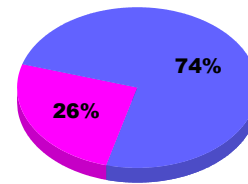

YTD Status Quo Clubs 2011-2012

Status Quo Clubs Compared to Status Quo Members

Legend: Status Quo Clubs (Cyan), Total Status Quo Members (Green)

MEMBERSHIP

Membership Results
2011-2012

Membership
2010-2011

Month	Net Memb Goal	Actual New Memb	Actual Dropped Memb	Gain/Loss of Memb	Gain/Loss of Memb
Jul/Aug/Sep		35	-59	-24	22
Totals		35	-59	-24	22

Membership Results 2011-2012

Goal, New, Dropped, Gain/Loss

Legend: Goal (Cyan), Actual (Green), Dropped (Yellow), Gain Loss (Magenta)

Comparison of Membership Gain/Loss

Current Year Compared to the Previous Year

Legend: Current Year (Cyan), Previous Year (Green)

Gender Comparison 2011-2012

Jul/Aug/Sep

Legend: Male (Blue), Female (Magenta)